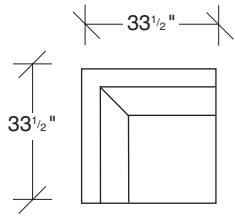

Design Classic

No. 1076-104 CORNER

W 33 $\frac{1}{2}$ D 33 $\frac{1}{2}$ H 25 in.

Seat depth 22 in.

Seat height 16 in.

Height to top of back cushion 30 in.

No. 1076-100 ARMLESS CHAIR

W 32 D 33 $\frac{1}{2}$ H 25 in.

Seat depth 22 in.

Seat height 16 in.

Throw pillows optional. Must specify.

No. 1076-000 OTTOMAN

W 32 D 32 H 16 in.

1076-104
CORNER

1076-100
ARMLESS
CHAIR

1076-000
OTTOMAN

Design Classic
1076 - Series

Scale 1/4" = 1'0"
All upholstery sizes are approximate