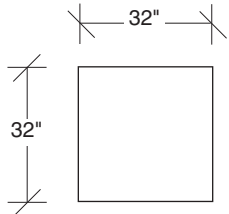

Design Classic

No. 1076-104 CORNER

W 33 $\frac{1}{2}$ D 33 $\frac{1}{2}$ H 25 in.

Seat depth 22 in.

Seat height 16 in.

Height to top of back cushion 30 in.

No. 1076-100 ARMLESS CHAIR

W 32 D 33 $\frac{1}{2}$ H 25 in.

Seat depth 22 in.

Seat height 16 in.

Throw pillows optional. Must specify.

No. 1076-000 OTTOMAN

W 32 D 32 H 16 in.

1076-104
CORNER

1076-100
ARMLESS
CHAIR

1076-000
OTTOMAN

Design Classic
1076 - Series

Scale 1/4" = 1'0"
All upholstery sizes are approximate