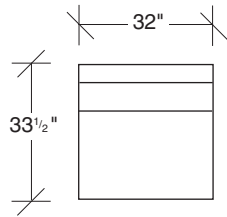

Design Classic

No. 1076-104 CORNER

W 33 $\frac{1}{2}$ D 33 $\frac{1}{2}$ H 25 in.

Seat depth 22 in.

Seat height 16 in.

Height to top of back cushion 30 in.

No. 1076-100 ARMLESS CHAIR

W 32 D 33 $\frac{1}{2}$ H 25 in.

Seat depth 22 in.

Seat height 16 in.

Throw pillows optional. Must specify.

No. 1076-000 OTTOMAN

W 32 D 32 H 16 in.

1076-104
CORNER

1076-100
ARMLESS
CHAIR

1076-000
OTTOMAN

Design Classic
1076 - Series

Scale 1/4" = 1'0"
All upholstery sizes are approximate