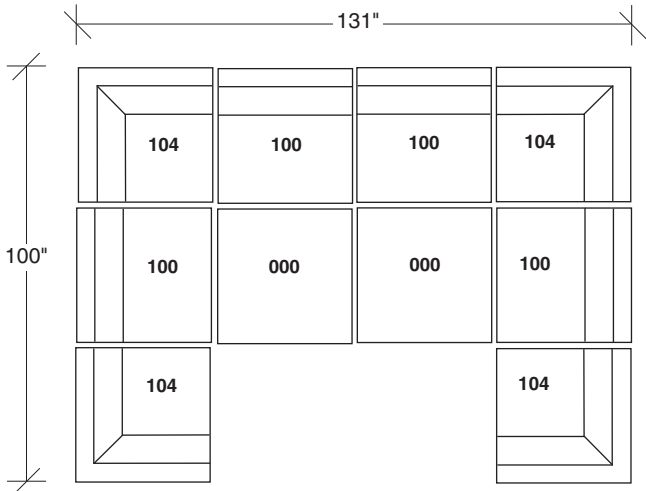

Design Classic

No. 1076-104 CORNER

W 33 $\frac{1}{2}$ D 33 $\frac{1}{2}$ H 25 in.

Seat depth 22 in.

Seat height 16 in.

Height to top of back cushion 30 in.

No. 1076-100 ARMLESS CHAIR

W 32 D 33 $\frac{1}{2}$ H 25 in.

Seat depth 22 in.

Seat height 16 in.

Throw pillows optional. Must specify.

No. 1076-000 OTTOMAN

W 32 D 32 H 16 in.

1076-104
CORNER

1076-100
ARMLESS
CHAIR

1076-000
OTTOMAN

Design Classic
1076 - Series

Scale 1/4" = 1'0"
All upholstery sizes are approximate