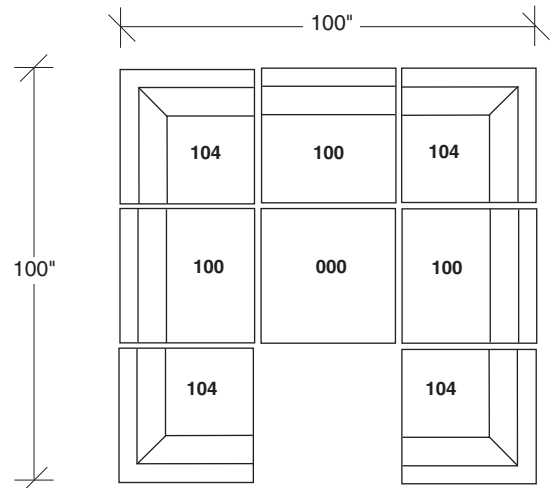

Design Classic

No. 1076-104 CORNER

W 33 $\frac{1}{2}$ D 33 $\frac{1}{2}$ H 25 in.

Seat depth 22 in.

Seat height 16 in.

Height to top of back cushion 30 in.

No. 1076-100 ARMLESS CHAIR

W 32 D 33 $\frac{1}{2}$ H 25 in.

Seat depth 22 in.

Seat height 16 in.

Throw pillows optional. Must specify.

No. 1076-000 OTTOMAN

W 32 D 32 H 16 in.

1076-104
CORNER

1076-100
ARMLESS
CHAIR

1076-000
OTTOMAN

Design Classic
1076 - Series

Scale 1/4" = 1'0"
All upholstery sizes are approximate