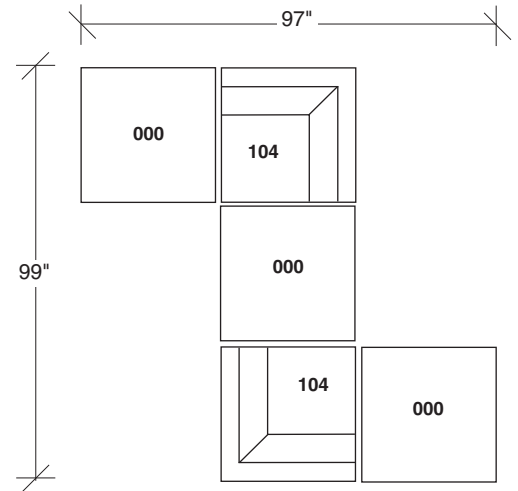

Design Classic

No. 1076-104 CORNER

W 33 $\frac{1}{2}$ D 33 $\frac{1}{2}$ H 25 in.

Seat depth 22 in.

Seat height 16 in.

Height to top of back cushion 30 in.

No. 1076-100 ARMLESS CHAIR

W 32 D 33 $\frac{1}{2}$ H 25 in.

Seat depth 22 in.

Seat height 16 in.

Throw pillows optional. Must specify.

No. 1076-000 OTTOMAN

W 32 D 32 H 16 in.

1076-104
CORNER

1076-100
ARMLESS
CHAIR

1076-000
OTTOMAN

Design Classic
1076 - Series

Scale 1/4" = 1'0"
All upholstery sizes are approximate