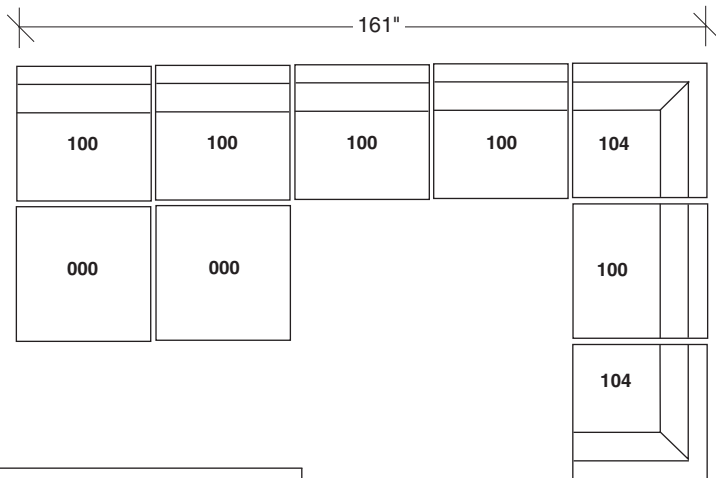

Design Classic

No. 1076-104 CORNER

W 33 $\frac{1}{2}$ D 33 $\frac{1}{2}$ H 25 in.

Seat depth 22 in.

Seat height 16 in.

Height to top of back cushion 30 in.

No. 1076-100 ARMLESS CHAIR

W 32 D 33 $\frac{1}{2}$ H 25 in.

Seat depth 22 in.

Seat height 16 in.

Throw pillows optional. Must specify.

No. 1076-000 OTTOMAN

W 32 D 32 H 16 in.

1076-104
CORNER

1076-100
ARMLESS
CHAIR

1076-000
OTTOMAN

Design Classic
1076 - Series

Scale 1/4" = 1'0"
All upholstery sizes are approximate