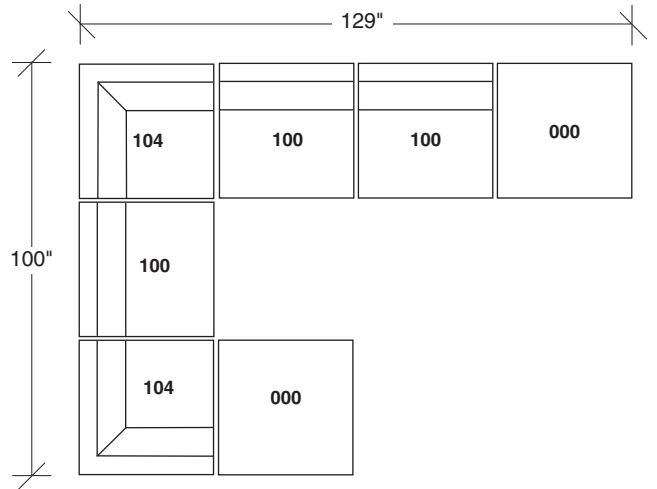

Design Classic

No. 1076-104 CORNER

W 33 $\frac{1}{2}$ D 33 $\frac{1}{2}$ H 25 in.

Seat depth 22 in.

Seat height 16 in.

Height to top of back cushion 30 in.

No. 1076-100 ARMLESS CHAIR

W 32 D 33 $\frac{1}{2}$ H 25 in.

Seat depth 22 in.

Seat height 16 in.

Throw pillows optional. Must specify.

No. 1076-000 OTTOMAN

W 32 D 32 H 16 in.

1076-104
CORNER

1076-100
ARMLESS
CHAIR

1076-000
OTTOMAN

Design Classic
1076 - Series

Scale 1/4" = 1'0"
All upholstery sizes are approximate