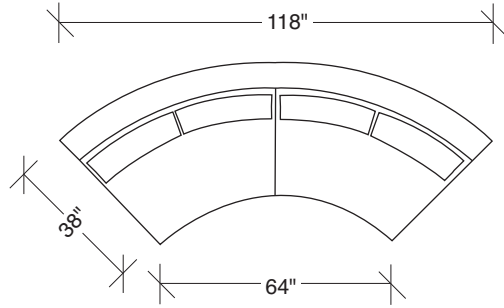

1217-210
ARMLESS SOFA