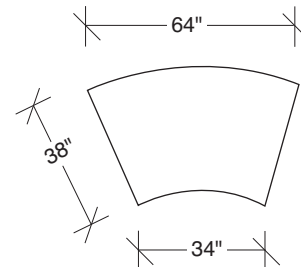

Cool Clip

No. 1217-213 LEFT CHAISE

W 69 D 38 H 30 in.
Seat depth 23 in.
Seat height 18 in.

No. 1217-212 RAF SOFA

W 122 D 38 H 30 in.
Seat depth 23 in.
Seat height 18 in.
Arm height 26½ in.
Arm width 6 in.

1217-214
RIGHT CHAISE

1217-000
TABLE OTTOMAN

1217-004
OTTOMAN

Cool Clip
1217 - Series

Scale 1/4" = 1'0"
All upholstery sizes are approximate