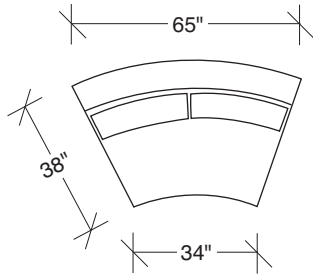

1217-100
ARMLESS CHAIR