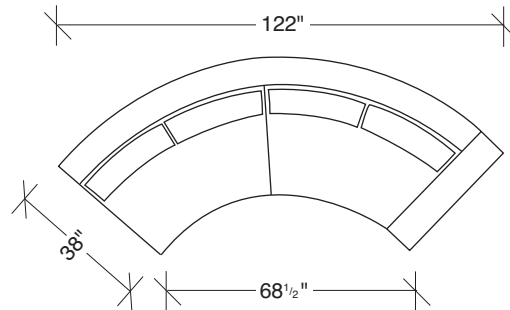

Cool Clip

No. 1217-213 LEFT CHAISE

W 69 D 38 H 30 in.
Seat depth 23 in.
Seat height 18 in.

No. 1217-212 RAF SOFA

W 122 D 38 H 30 in.
Seat depth 23 in.
Seat height 18 in.
Arm height 26½ in.
Arm width 6 in.

Base and legs polished stainless steel.
Throw pillows optional. Must specify.

1217-100
ARMLESS CHAIR

1217-210
ARMLESS SOFA

1217-101
LAF CHAIR

1217-211
LAF SOFA

1217-102
RAF CHAIR

1217-212
RAF SOFA

1217-213
LEFT CHAISE

1217-214
RIGHT CHAISE

1217-000
TABLE OTTOMAN

1217-004
OTTOMAN

Cool Clip
1217 - Series

Scale 1/4" = 1'0"
All upholstery sizes are approximate