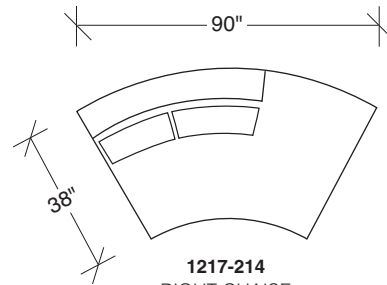

Cool Clip

No. 1217-213 LEFT CHAISE

W 69 D 38 H 30 in.
Seat depth 23 in.
Seat height 18 in.

No. 1217-212 RAF SOFA

W 122 D 38 H 30 in.
Seat depth 23 in.
Seat height 18 in.
Arm height 26½ in.
Arm width 6 in.

Base and legs polished stainless steel.
Throw pillows optional. Must specify.

1217-100
ARMLESS CHAIR

1217-210
ARMLESS SOFA

1217-101
LAF CHAIR

1217-211
LAF SOFA

1217-102
RAF CHAIR

1217-212
RAF SOFA

1217-213
LEFT CHAISE

1217-214
RIGHT CHAISE

1217-000
TABLE OTTOMAN

1217-004
OTTOMAN

Cool Clip
1217 - Series

Scale 1/4" = 1'0"
All upholstery sizes are approximate