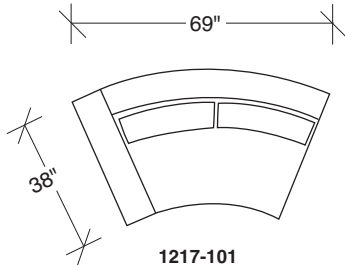

Cool Clip

No. 1217-213 LEFT CHAISE

W 69 D 38 H 30 in.
Seat depth 23 in.
Seat height 18 in.

No. 1217-212 RAF SOFA

W 122 D 38 H 30 in.
Seat depth 23 in.
Seat height 18 in.
Arm height 26½ in.
Arm width 6 in.

Base and legs polished stainless steel.
Throw pillows optional. Must specify.

1217-100
ARMLESS CHAIR

1217-210
ARMLESS SOFA

1217-101
LAF CHAIR

1217-211
LAF SOFA

1217-102
RAF CHAIR

1217-212
RAF SOFA

1217-213
LEFT CHAISE

1217-214
RIGHT CHAISE

1217-000
TABLE OTTOMAN

1217-004
OTTOMAN

Cool Clip
1217 - Series

Scale 1/4" = 1'0"
All upholstery sizes are approximate