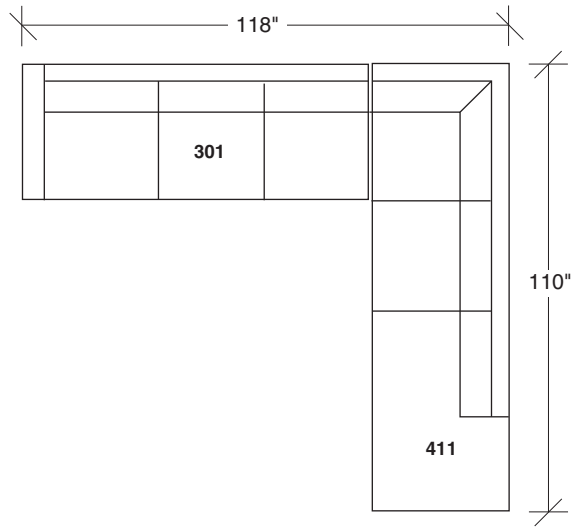

### No. 855-411 LEFT CORNER/RIGHT CHAISE

W 110 D 34 H 26 in.

Seat depth 22 in.

Seat height 17 in.

**855-103**  
CHAIR

**855-203**  
LOVESEAT

**855-303**  
SOFA

**855-000**  
OTTOMAN

**855-401**  
LEFT CHAISE /  
RIGHT CORNER LOVESEAT

**855-301**  
LAF SOFA

**855-402**  
RIGHT CHAISE /  
LEFT CORNER LOVESEAT

**855-302**  
RAF SOFA

**855-410**  
LEFT CHAISE / RIGHT CORNER SOFA

**855-307**  
LAF / RIGHT CORNER SOFA

**855-411**  
LEFT CORNER / RIGHT CHAISE SOFA

**855-306**  
RAF / LEFT CORNER SOFA

**Design Classic II**  
**855 - Series**

Scale 1/4" = 1'0"  
All upholstery sizes are approximate

**Design Classic II**  
**855 - Series**

Scale 1/4" = 1'0"

All upholstery sizes are approximate