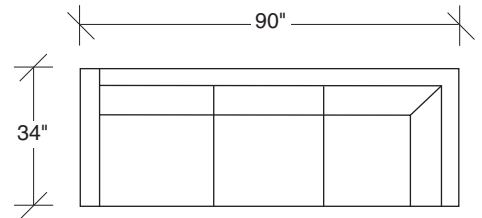

### No. 855-411 LEFT CORNER/RIGHT CHAISE

W 110 D 34 H 26 in.

Seat depth 22 in.

Seat height 17 in.

**855-103**  
CHAIR

**855-203**  
LOVESEAT

**855-303**  
SOFA

**855-000**  
OTTOMAN

**855-401**  
LEFT CHAISE /  
RIGHT CORNER LOVESEAT

**855-301**  
LAF SOFA

**855-402**  
RIGHT CHAISE /  
LEFT CORNER LOVESEAT

**855-302**  
RAF SOFA

**855-410**  
LEFT CHAISE / RIGHT CORNER SOFA

**855-307**  
LAF / RIGHT CORNER SOFA

**855-411**  
LEFT CORNER / RIGHT CHAISE SOFA

**855-306**  
RAF / LEFT CORNER SOFA

**Design Classic II**  
**855 - Series**

Scale 1/4" = 1'0"  
All upholstery sizes are approximate

**Design Classic II**  
**855 - Series**

Scale 1/4" = 1'0"

All upholstery sizes are approximate