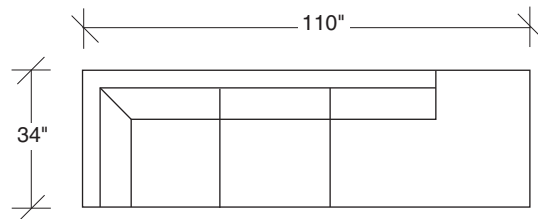

### No. 855-411 LEFT CORNER/RIGHT CHAISE

W 110 D 34 H 26 in.

Seat depth 22 in.

Seat height 17 in.

**855-103**  
CHAIR

**855-203**  
LOVESEAT

**855-303**  
SOFA

**855-000**  
OTTOMAN

**855-401**  
LEFT CHAISE /  
RIGHT CORNER LOVESEAT

**855-301**  
LAF SOFA

**855-402**  
RIGHT CHAISE /  
LEFT CORNER LOVESEAT

**855-302**  
RAF SOFA

**855-410**  
LEFT CHAISE / RIGHT CORNER SOFA

**855-307**  
LAF / RIGHT CORNER SOFA

**855-411**  
LEFT CORNER / RIGHT CHAISE SOFA

**855-306**  
RAF / LEFT CORNER SOFA

**Design Classic II**  
**855 - Series**

Scale 1/4" = 1'0"  
All upholstery sizes are approximate

**Design Classic II**  
**855 - Series**

Scale 1/4" = 1'0"

All upholstery sizes are approximate