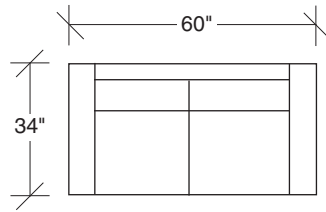

### No. 855-301 LAF SOFA

W 84 D 34 H 26 in.

Seat depth 22 in.

Seat height 17 in.

Arm height 26 in.

Arm width 3½ in.

Height to top of back cushion 32 in.

Round chrome plated steel legs standard.

### No. 855-411 LEFT CORNER/RIGHT CHAISE

W 110 D 34 H 26 in.

Seat depth 22 in.

Seat height 17 in.

**855-103**  
CHAIR

**855-203**  
LOVESEAT

**855-303**  
SOFA

**855-000**  
OTTOMAN

**855-411**  
LEFT CORNER / RIGHT CHAISE SOFA

**855-306**  
RAF / LEFT CORNER SOFA

**Design Classic II**  
**855 - Series**

Scale 1/4" = 1'0"  
All upholstery sizes are approximate

**Design Classic II**  
**855 - Series**

Scale 1/4" = 1'0"

All upholstery sizes are approximate