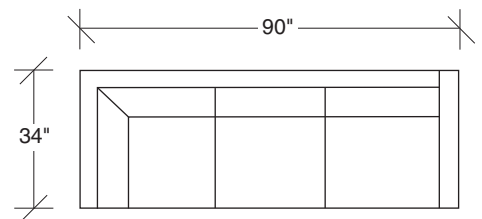

### No. 855-411 LEFT CORNER/RIGHT CHAISE

W 110 D 34 H 26 in.

Seat depth 22 in.

Seat height 17 in.

**855-103**  
CHAIR

**855-203**  
LOVESEAT

**855-303**  
SOFA

**855-000**  
OTTOMAN

**855-401**  
LEFT CHAISE /  
RIGHT CORNER LOVESEAT

**855-301**  
LAF SOFA

**855-402**  
RIGHT CHAISE /  
LEFT CORNER LOVESEAT

**855-302**  
RAF SOFA

**855-410**  
LEFT CHAISE / RIGHT CORNER SOFA

**855-307**  
LAF / RIGHT CORNER SOFA

**855-411**  
LEFT CORNER / RIGHT CHAISE SOFA

**855-306**  
RAF / LEFT CORNER SOFA

**Design Classic II**  
**855 - Series**

Scale 1/4" = 1'0"  
All upholstery sizes are approximate

**Design Classic II**  
**855 - Series**

Scale 1/4" = 1'0"

All upholstery sizes are approximate