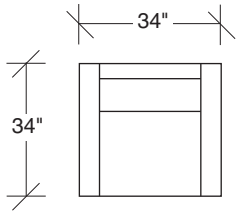

### No. 855-301 LAF SOFA

W 84 D 34 H 26 in.

Seat depth 22 in.

Seat height 17 in.

Arm height 26 in.

Arm width 3½ in.

Height to top of back cushion 32 in.

Round chrome plated steel legs standard.

### No. 855-411 LEFT CORNER/RIGHT CHAISE

W 110 D 34 H 26 in.

Seat depth 22 in.

Seat height 17 in.

**855-103**  
CHAIR

**855-203**  
LOVESEAT

**855-303**  
SOFA

**855-000**  
OTTOMAN

**855-411**  
LEFT CORNER / RIGHT CHAISE SOFA

**855-306**  
RAF / LEFT CORNER SOFA

**Design Classic II**  
**855 - Series**

Scale 1/4" = 1'0"  
All upholstery sizes are approximate

**Design Classic II**  
**855 - Series**

Scale 1/4" = 1'0"

All upholstery sizes are approximate