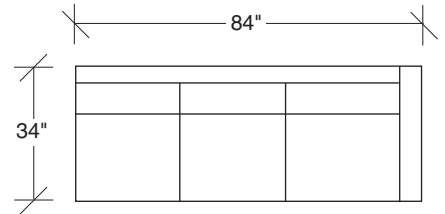

### No. 855-301 LAF SOFA

W 84 D 34 H 26 in.

Seat depth 22 in.

Seat height 17 in.

Arm height 26 in.

Arm width 3½ in.

Height to top of back cushion 32 in.

Round chrome plated steel legs standard.

### No. 855-411 LEFT CORNER/RIGHT CHAISE

W 110 D 34 H 26 in.

Seat depth 22 in.

Seat height 17 in.

**855-103**  
CHAIR

**855-203**  
LOVESEAT

**855-303**  
SOFA

**855-000**  
OTTOMAN

**855-401**  
LEFT CHAISE /  
RIGHT CORNER LOVESEAT

**855-301**  
LAF SOFA

**855-402**  
RIGHT CHAISE /  
LEFT CORNER LOVESEAT

**855-302**  
RAF SOFA

**855-410**  
LEFT CHAISE / RIGHT CORNER SOFA

**855-307**  
LAF / RIGHT CORNER SOFA

**855-411**  
LEFT CORNER / RIGHT CHAISE SOFA

**855-306**  
RAF / LEFT CORNER SOFA

**Design Classic II**  
**855 - Series**

Scale 1/4" = 1'0"  
All upholstery sizes are approximate

**Design Classic II**  
**855 - Series**