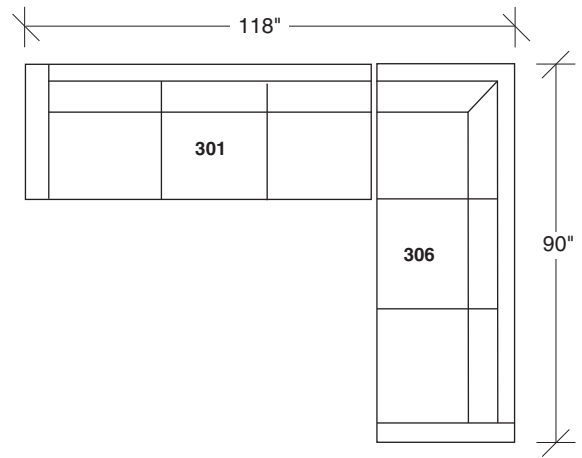

### No. 855-411 LEFT CORNER/RIGHT CHAISE

W 110 D 34 H 26 in.

Seat depth 22 in.

Seat height 17 in.

**855-103**  
CHAIR

**855-203**  
LOVESEAT

**855-303**  
SOFA

**855-000**  
OTTOMAN

**855-401**  
LEFT CHAISE /  
RIGHT CORNER LOVESEAT

**855-301**  
LAF SOFA

**855-402**  
RIGHT CHAISE /  
LEFT CORNER LOVESEAT

**855-302**  
RAF SOFA

**855-410**  
LEFT CHAISE / RIGHT CORNER SOFA

**855-307**  
LAF / RIGHT CORNER SOFA

**855-411**  
LEFT CORNER / RIGHT CHAISE SOFA

**855-306**  
RAF / LEFT CORNER SOFA

**Design Classic II**  
**855 - Series**

Scale 1/4" = 1'0"  
All upholstery sizes are approximate

**Design Classic II**  
**855 - Series**

Scale 1/4" = 1'0"

All upholstery sizes are approximate