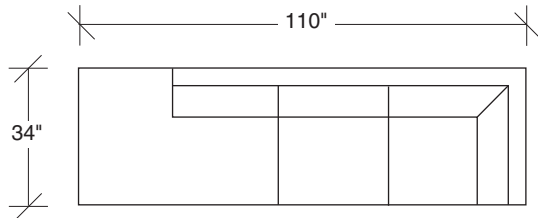

### No. 855-411 LEFT CORNER/RIGHT CHAISE

W 110 D 34 H 26 in.

Seat depth 22 in.

Seat height 17 in.

**855-103**  
CHAIR

**855-203**  
LOVESEAT

**855-303**  
SOFA

**855-000**  
OTTOMAN

**855-401**  
LEFT CHAISE /  
RIGHT CORNER LOVESEAT

**855-301**  
LAF SOFA

**855-402**  
RIGHT CHAISE /  
LEFT CORNER LOVESEAT

**855-302**  
RAF SOFA

**855-410**  
LEFT CHAISE / RIGHT CORNER SOFA

**855-307**  
LAF / RIGHT CORNER SOFA

**855-411**  
LEFT CORNER / RIGHT CHAISE SOFA

**855-306**  
RAF / LEFT CORNER SOFA

**Design Classic II**  
**855 - Series**

Scale 1/4" = 1'0"  
All upholstery sizes are approximate

**Design Classic II**  
**855 - Series**

Scale 1/4" = 1'0"

All upholstery sizes are approximate