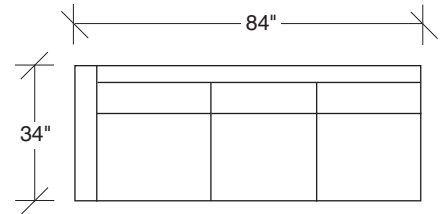

### No. 855-411 LEFT CORNER/RIGHT CHAISE

W 110 D 34 H 26 in.

Seat depth 22 in.

Seat height 17 in.

**855-103**  
CHAIR

**855-203**  
LOVESEAT

**855-303**  
SOFA

**855-000**  
OTTOMAN

**855-401**  
LEFT CHAISE /  
RIGHT CORNER LOVESEAT

**855-301**  
LAF SOFA

**855-402**  
RIGHT CHAISE /  
LEFT CORNER LOVESEAT

**855-302**  
RAF SOFA

**855-410**  
LEFT CHAISE / RIGHT CORNER SOFA

**855-307**  
LAF / RIGHT CORNER SOFA

**855-411**  
LEFT CORNER / RIGHT CHAISE SOFA

**855-306**  
RAF / LEFT CORNER SOFA

**Design Classic II**  
**855 - Series**

Scale 1/4" = 1'0"  
All upholstery sizes are approximate

**Design Classic II**  
**855 - Series**

Scale 1/4" = 1'0"

All upholstery sizes are approximate