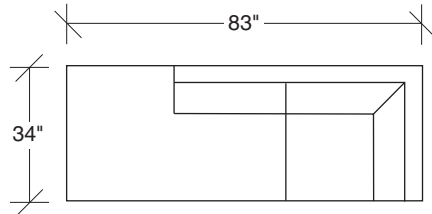

### No. 855-301 LAF SOFA

W 84 D 34 H 26 in.

Seat depth 22 in.

Seat height 17 in.

Arm height 26 in.

Arm width 3½ in.

Height to top of back cushion 32 in.

Round chrome plated steel legs standard.

### No. 855-411 LEFT CORNER/RIGHT CHAISE

W 110 D 34 H 26 in.

Seat depth 22 in.

Seat height 17 in.

**855-103**  
CHAIR

**855-203**  
LOVESEAT

**855-303**  
SOFA

**855-000**  
OTTOMAN

**855-411**  
LEFT CORNER / RIGHT CHAISE SOFA

**855-306**  
RAF / LEFT CORNER SOFA

**Design Classic II**  
**855 - Series**

Scale 1/4" = 1'0"  
All upholstery sizes are approximate

**Design Classic II**  
**855 - Series**

Scale 1/4" = 1'0"

All upholstery sizes are approximate