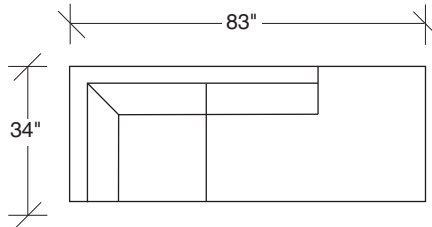

855-402
RIGHT CHAISE /
LEFT CORNER LOVESEAT