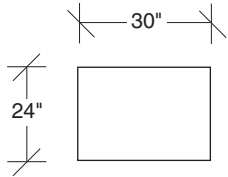

### No. 855-301 LAF SOFA

W 84 D 34 H 26 in.

Seat depth 22 in.

Seat height 17 in.

Arm height 26 in.

Arm width 3½ in.

Height to top of back cushion 32 in.

Round chrome plated steel legs standard.

### No. 855-411 LEFT CORNER/RIGHT CHAISE

W 110 D 34 H 26 in.

Seat depth 22 in.

Seat height 17 in.

**855-103**  
CHAIR

**855-203**  
LOVESEAT

**855-303**  
SOFA

**855-000**  
OTTOMAN

**855-411**  
LEFT CORNER / RIGHT CHAISE SOFA

**855-306**  
RAF / LEFT CORNER SOFA

**Design Classic II**  
**855 - Series**

Scale 1/4" = 1'0"  
All upholstery sizes are approximate

**Design Classic II**  
**855 - Series**

Scale 1/4" = 1'0"

All upholstery sizes are approximate