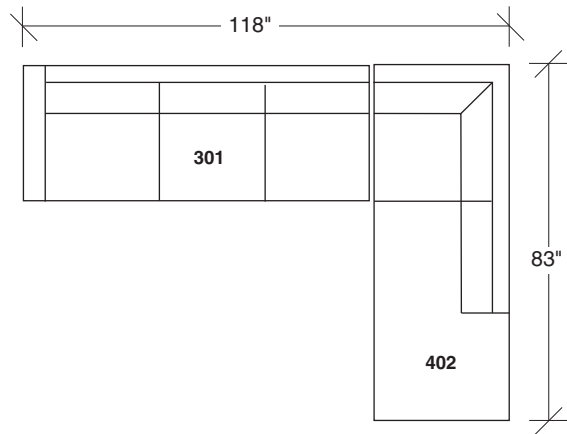

### No. 855-411 LEFT CORNER/RIGHT CHAISE

W 110 D 34 H 26 in.

Seat depth 22 in.

Seat height 17 in.

**855-103**  
CHAIR

**855-203**  
LOVESEAT

**855-303**  
SOFA

**855-000**  
OTTOMAN

**855-401**  
LEFT CHAISE /  
RIGHT CORNER LOVESEAT

**855-301**  
LAF SOFA

**855-402**  
RIGHT CHAISE /  
LEFT CORNER LOVESEAT

**855-302**  
RAF SOFA

**855-410**  
LEFT CHAISE / RIGHT CORNER SOFA

**855-307**  
LAF / RIGHT CORNER SOFA

**855-411**  
LEFT CORNER / RIGHT CHAISE SOFA

**855-306**  
RAF / LEFT CORNER SOFA

**Design Classic II**  
**855 - Series**

Scale 1/4" = 1'0"  
All upholstery sizes are approximate

**Design Classic II**  
**855 - Series**

Scale 1/4" = 1'0"

All upholstery sizes are approximate