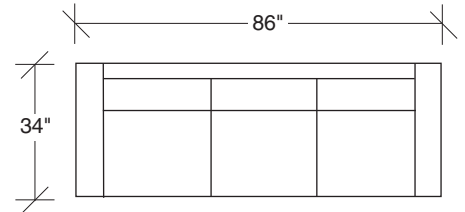

### No. 855-301 LAF SOFA

W 84 D 34 H 26 in.

Seat depth 22 in.

Seat height 17 in.

Arm height 26 in.

Arm width 3½ in.

Height to top of back cushion 32 in.

Round chrome plated steel legs standard.

### No. 855-411 LEFT CORNER/RIGHT CHAISE

W 110 D 34 H 26 in.

Seat depth 22 in.

Seat height 17 in.

**855-103**  
CHAIR

**855-203**  
LOVESEAT

**855-303**  
SOFA

**855-000**  
OTTOMAN

**855-401**  
LEFT CHAISE /  
RIGHT CORNER LOVESEAT

**855-301**  
LAF SOFA

**855-402**  
RIGHT CHAISE /  
LEFT CORNER LOVESEAT

**855-302**  
RAF SOFA

**855-410**  
LEFT CHAISE / RIGHT CORNER SOFA

**855-307**  
LAF / RIGHT CORNER SOFA

**855-411**  
LEFT CORNER / RIGHT CHAISE SOFA

**855-306**  
RAF / LEFT CORNER SOFA

**Design Classic II**  
**855 - Series**

Scale 1/4" = 1'0"  
All upholstery sizes are approximate

**Design Classic II**  
**855 - Series**